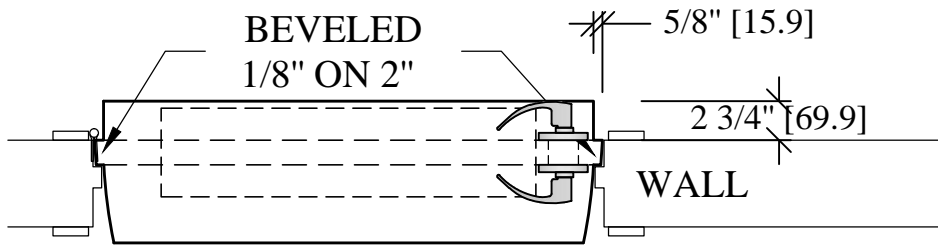

DRAWING C STANDARD (1/3, 2/3)

BAILLARGEON <small>by Masonite Architectural</small>		 MASONITE <small>ARCHITECTURAL</small>	
TITLE	DUTCH SHELF		
DRAW	ISABELLE	QUOTE	
DATE		P.O.	

**MDF &
PLASTIC LAMINATE**
1/16" THICK
MDF BRACKET