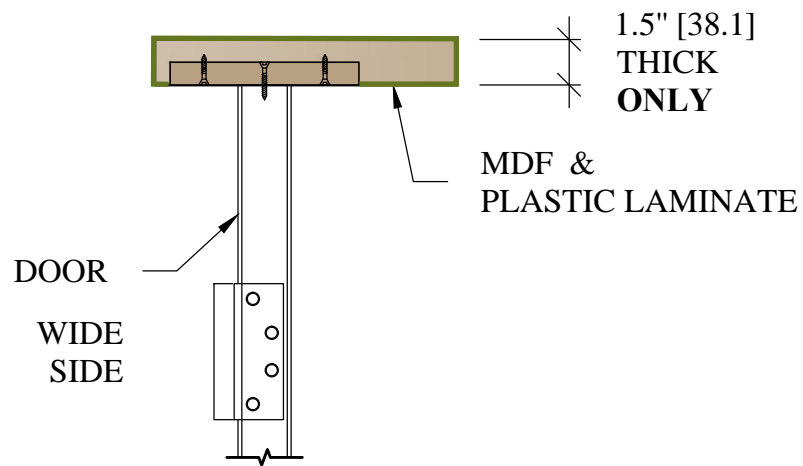

DRAWING C STANDARD (1/3, 2/3)

BAILLARGEON <small>by Masonite Architectural</small>		 MASONITE <small>ARCHITECTURAL</small>	
TITLE	DUTCH SHELF		
DRAW	ISABELLE	QUOTE	
DATE		P.O.	

**MDF &
PLASTIC LAMINATE**
1/16" THICK
MDF BRACKET