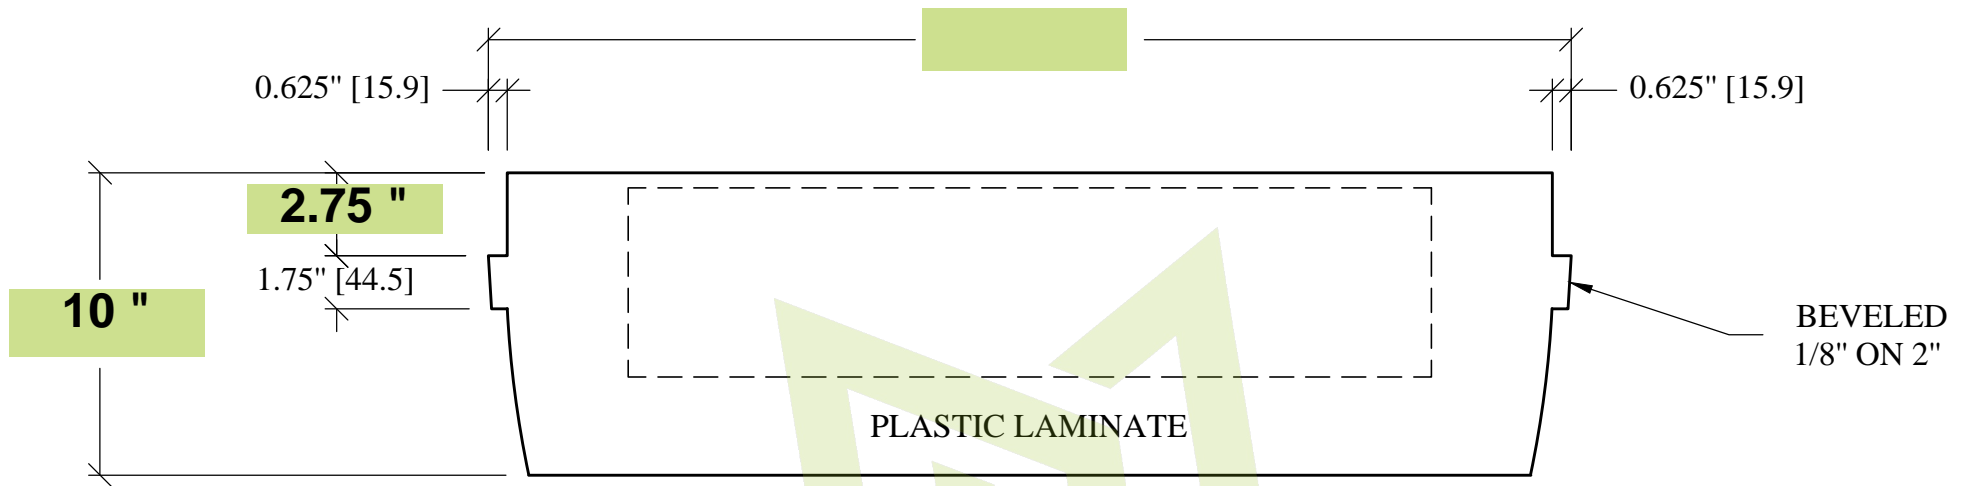

DRAWING C STANDARD (1/3, 2/3)

BAILLARGEON <small>by Masonite Architectural</small>		 MASONITE <small>ARCHITECTURAL</small>	
TITLE	DUTCH SHELF		
DRAW	ISABELLE	QUOTE	
DATE		P.O.	

**MDF &
PLASTIC LAMINATE**
1/16" THICK
MDF BRACKET