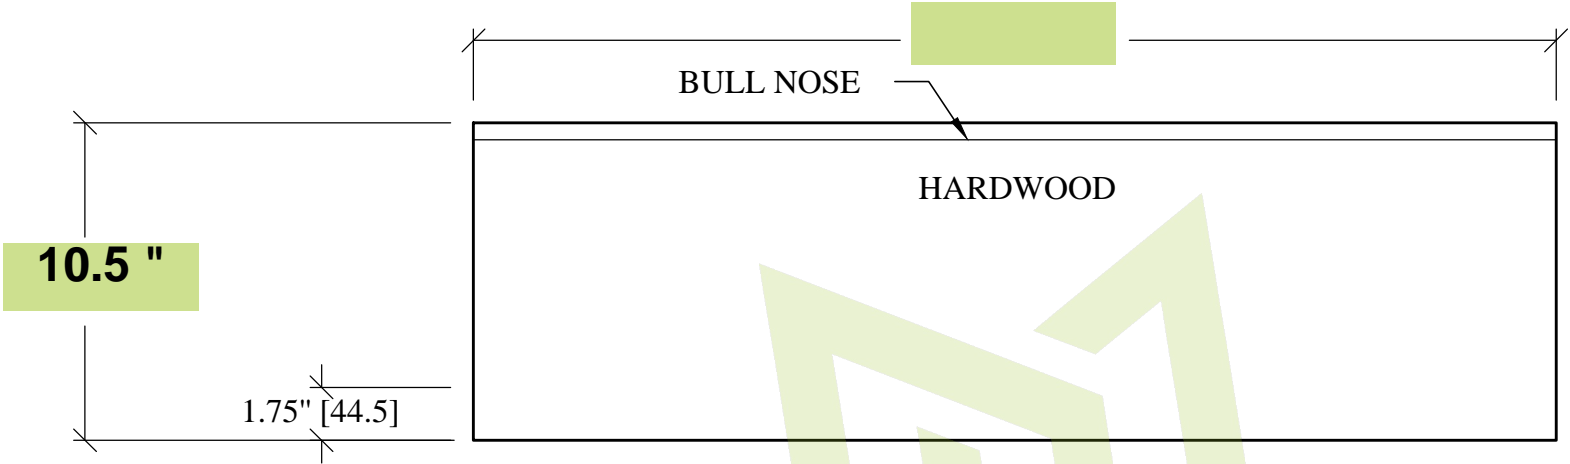

DRAWING A STANDARD

BAILLARGEON <small>by Masonite Architectural</small>		 MASONITE <small>ARCHITECTURAL</small>	
TITLE	DUTCH SHELF		
DRAW	ISABELLE	QUOTE	
DATE		P.O.	

**HARDWOOD
WIDE SIDE**

10.5"

3/16" [4.8]