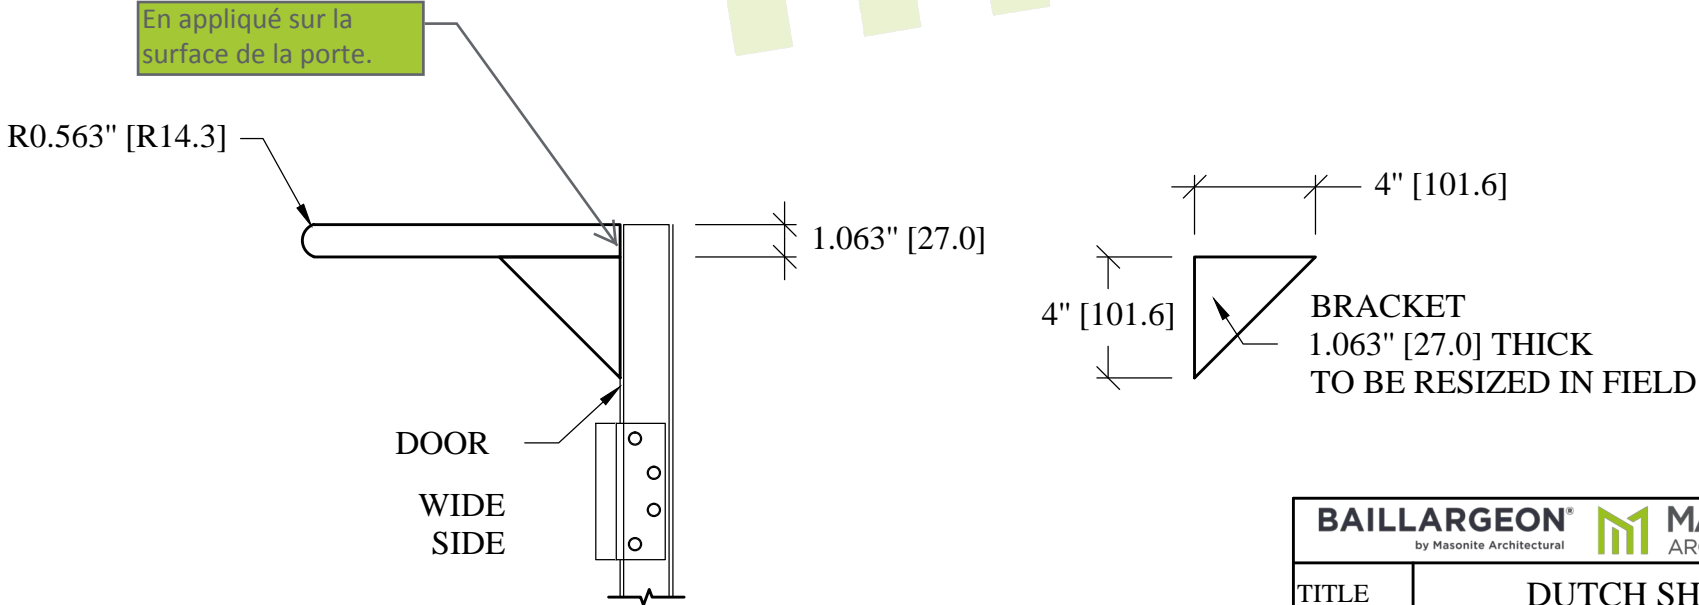

DRAWING A STANDARD

BAILLARGEON <small>by Masonite Architectural</small>		 MASONITE <small>ARCHITECTURAL</small>	
TITLE	DUTCH SHELF		
DRAW	ISABELLE	QUOTE	
DATE		P.O.	

**HARDWOOD
WIDE SIDE**

10.5"

3/16" [4.8]