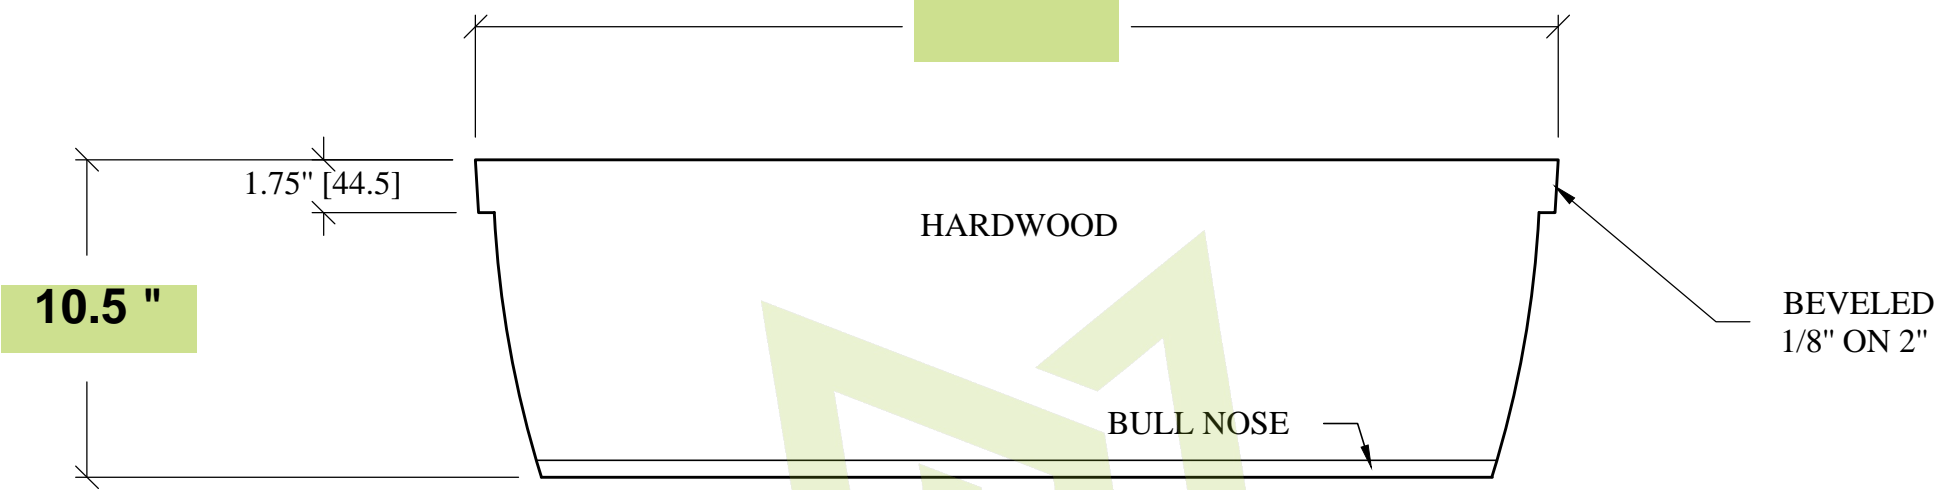

# DRAWING B STANDARD

<b>BAILLARGEON</b> <small>by Masonite Architectural</small>		<b>MASONITE</b> <small>ARCHITECTURAL</small>	
TITLE	DUTCH SHELF		
DRAW	ISABELLE	QUOTE	
DATE		P.O.	

**HARDWOOD  
NARROW SIDE**