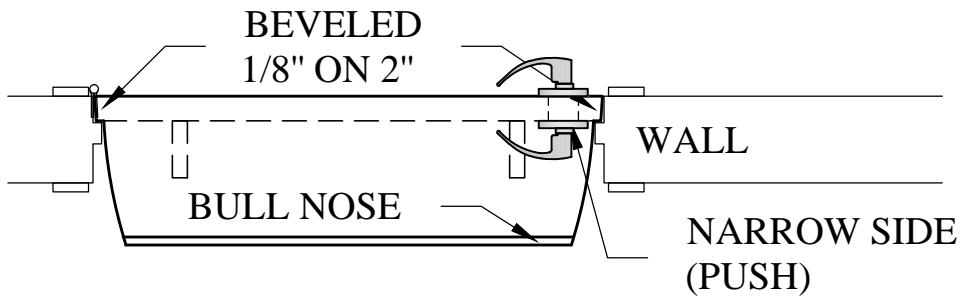

# DRAWING B STANDARD

<b>BAILLARGEON</b> <small>by Masonite Architectural</small>		<b>MASONITE</b> <small>ARCHITECTURAL</small>	
TITLE	DUTCH SHELF		
DRAW	ISABELLE	QUOTE	
DATE		P.O.	

**HARDWOOD  
NARROW SIDE**