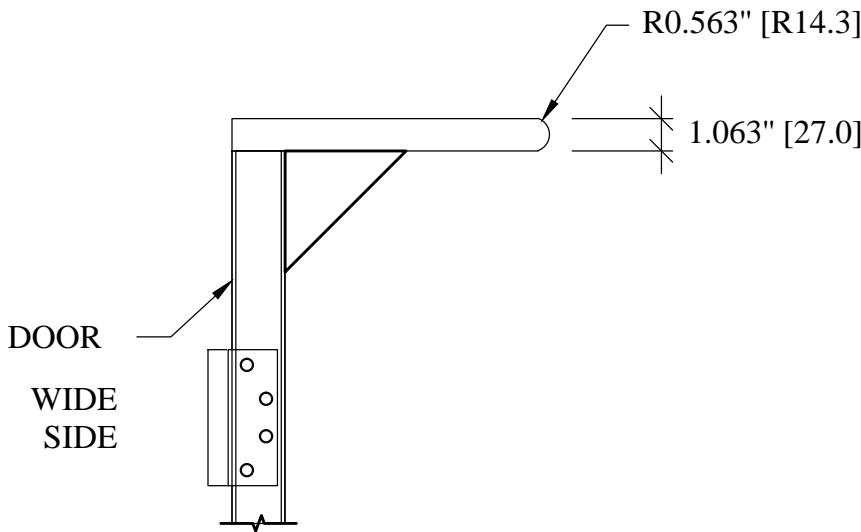

# DRAWING B STANDARD

<b>BAILLARGEON</b> <small>by Masonite Architectural</small>		<b>MASONITE</b> <small>ARCHITECTURAL</small>	
TITLE	DUTCH SHELF		
DRAW	ISABELLE	QUOTE	
DATE		P.O.	

**HARDWOOD  
NARROW SIDE**