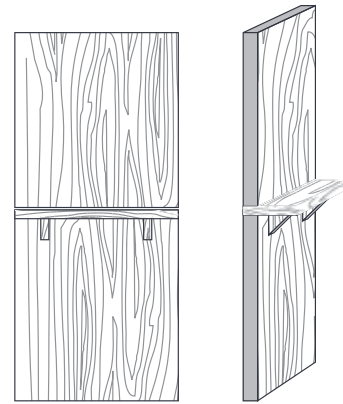

DUTCH DOORS AND WOOD ASTRAGALS

Standard shelf with integrated bracket

Plastic laminated* at manufacturer's choice or matched with faces on request of 1 1/2" (38 mm) x length. Installation must be done on site.

*Specify desired plastic laminate thickness.

Standard shelf with surface bracket

Hardwood at manufacturer's choice or matched with face on request of 1 1/16" X 10 1/2" (27 mm X 266 mm). 36" and 48" (914 mm and 1219 mm) lengths available with a 9/16" radius bullnose on front. Adjustment cuts to be done prior to installation on site are not included.