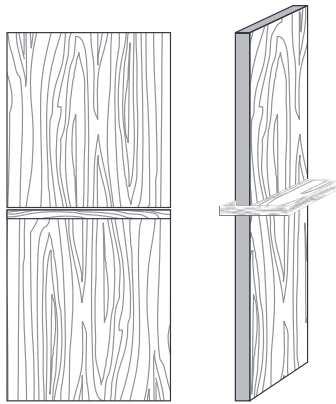

DUTCH DOORS AND WOOD ASTRAGALS

Standard shelf with integrated bracket

Plastic laminated* at manufacturer's choice or matched with faces on request of 1 1/2" (38 mm) x length. Installation must be done on site.

*Specify desired plastic laminate thickness.

Standard shelf with surface bracket

Hardwood at manufacturer's choice or matched with face on request of 1 1/16" X 10 1/2" (27 mm X 266 mm). 36" and 48" (914 mm and 1219 mm) lengths available with a 9/16" radius bullnose on front. Adjustment cuts to be done prior to installation on site are not included.

In stock: oak or birch

With factory pre-finishing option, we do special cuts** to your specifications on request (extra).

**Specify on which side shelf will be installed, wide or short.

Plastic laminate or hardwood MDF shelf

MDF integrated support allowing installation without any visible screw.

Bracket detail

Wood astragals

Made of hardwood at manufacturer's choice or matched veneer on request. In stock: oak or birch.

For 1 3/8" (35 mm), 1 3/4" (45 mm) and 2 1/4" (57 mm) door thickness.