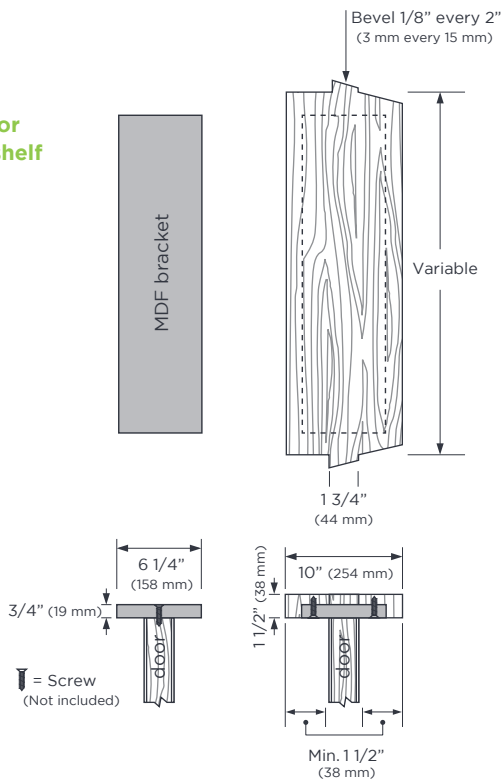

DUTCH DOORS AND WOOD ASTRAGALS

Standard shelf with integrated bracket

Plastic laminated* at manufacturer's choice or matched with faces on request of 1 1/2" (38 mm) x length. Installation must be done on site.

*Specify desired plastic laminate thickness.

Standard shelf with surface bracket

Hardwood at manufacturer's choice or matched with face on request of 1 1/16" X 10 1/2" (27 mm X 266 mm). 36" and 48" (914 mm and 1219 mm) lengths available with a 9/16" radius bullnose on front. Adjustment cuts to be done prior to installation on site are not included.

In stock: oak or birch

With factory pre-finishing option, we do special cuts** to your specifications on request (extra).

**Specify on which side shelf will be installed, wide or short.

Plastic laminate or hardwood MDF shelf

MDF integrated support allowing installation without any visible screw.

Bracket detail

Wood astragals

Made of hardwood at manufacturer's choice or matched veneer on request. In stock: oak or birch.

For 1 3/8" (35 mm), 1 3/4" (45 mm) and 2 1/4" (57 mm) door thickness.