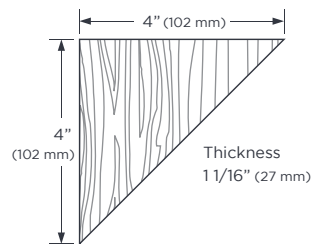

DUTCH DOORS AND WOOD ASTRAGALS

Standard shelf with integrated bracket

Plastic laminated* at manufacturer's choice or matched with faces on request of 1 1/2" (38 mm) x length. Installation must be done on site.

*Specify desired plastic laminate thickness.

Standard shelf with surface bracket

Hardwood at manufacturer's choice or matched with face on request of 1 1/16" X 10 1/2" (27 mm X 266 mm). 36" and 48" (914 mm and 1219 mm) lengths available with a 9/16" radius bullnose on front. Adjustment cuts to be done prior to installation on site are not included.

In stock: oak or birch

With factory pre-finishing option, we do special cuts** to your specifications on request (extra).

**Specify on which side shelf will be installed, wide or short.

Plastic laminate or hardwood MDF shelf

MDF integrated support allowing installation without any visible screw.

Bracket detail

Wood astragals

Made of hardwood at manufacturer's choice or matched veneer on request. In stock: oak or birch.

For 1 3/8" (35 mm), 1 3/4" (45 mm) and 2 1/4" (57 mm) door thickness.