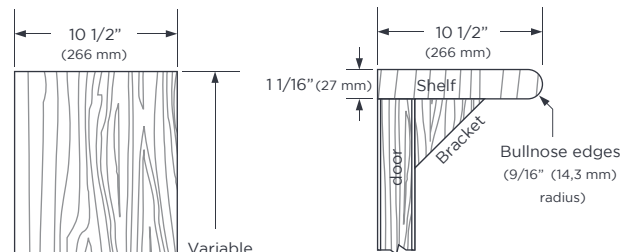

Plastic laminate or hardwood MDF shelf

MDF integrated support allowing installation without any visible screw.