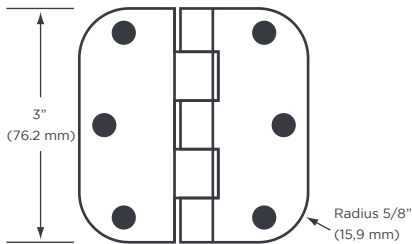

BI-FOLD DOOR

1 CHOICES OF HINGES

STANDARD

- | CORE: hollow
- | FONCTION: closet
- | SURFACE: hinge #214
- | COLOR: Nickel

STANDARD

- | CORE: solid
- | FONCTION: closet or room divider
- | MORTISE: hinge #N339-267
- | COLOR: Nickel

OPTION

- | CORE: hollow
- | FONCTION: room divider
- | SURFACE: hinge #221-3
- | COLOR: Bronze

NOTES

- | **BI-FOLD CLOSET FONCTION:** back species at manufacturer's choice.
- | **BI-FOLD ROOM DIVIDER FONCTION:** back species same as face.