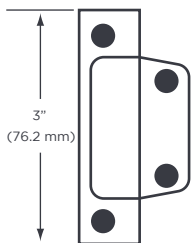

BI-FOLD DOOR

1 CHOICES OF HINGES

STANDARD

- | CORE: hollow
- | FONCTION: closet
- | SURFACE: hinge #214
- | COLOR: Nickel

STANDARD

- | CORE: solid
- | FONCTION: closet or room divider
- | MORTISE: hinge #N339-267
- | COLOR: Nickel

OPTION

- | CORE: hollow
- | FONCTION: room divider
- | SURFACE: hinge #221-3
- | COLOR: Bronze

NOTES

- | **BI-FOLD CLOSET FONCTION:** back species at manufacturer's choice.
- | **BI-FOLD ROOM DIVIDER FONCTION:** back species same as face.