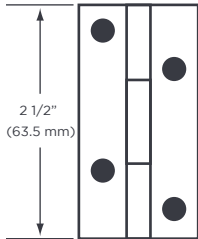

BI-FOLD DOOR

1 CHOICES OF HINGES

STANDARD

- | CORE: hollow
- | FONCTION: closet
- | SURFACE: hinge #214
- | COLOR: Nickel

STANDARD

- | CORE: solid
- | FONCTION: closet or room divider
- | MORTISE: hinge #N339-267
- | COLOR: Nickel

OPTION

- | CORE: hollow
- | FONCTION: room divider
- | SURFACE: hinge #221-3
- | COLOR: Bronze

NOTES

- | **BI-FOLD CLOSET FONCTION:** back species at manufacturer's choice.
- | **BI-FOLD ROOM DIVIDER FONCTION:** back species same as face.